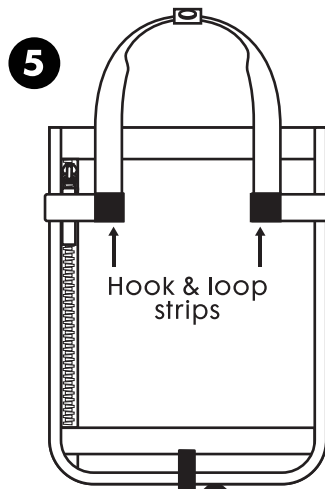

CALIFORNIA
innovations

FREEZABLE Personal Cooler

COLLAPSING INSTRUCTIONS

Front view

Front view

Separate the handles

Front view

Open main compartment
& release collapsing
straps under the lid

Front view

Fold lid forward & connect
collapsing straps to the hook
and loop strips at the bottom
of the handle on the
back of the cooler

Back view

Wrap bottom elastic
around to front

Front view

Final collapsed cooler