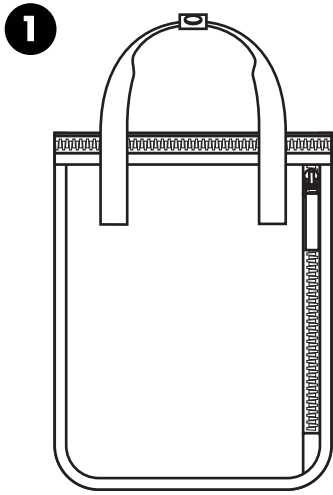

CALIFORNIA
innovations

FREEZABLE Personal Cooler

COLLAPSING INSTRUCTIONS

Front view

Front view

Separate the handles

Front view

Open main compartment
& release collapsing
straps under the lid

Front view

Fold lid forward & connect
collapsing straps to the hook
and loop strips at the bottom
of the handle on the
back of the cooler

Back view

Wrap bottom elastic
around to front

Front view

Final collapsed cooler